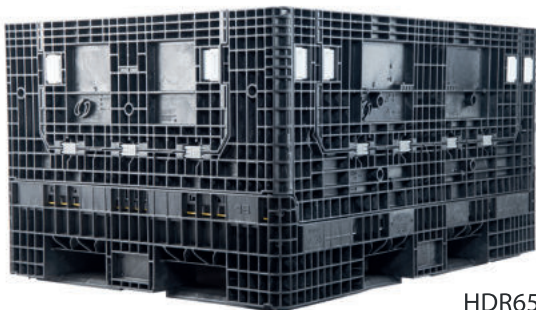

# XXLPak EXTENDED LENGTH

Collapsible heavy-duty bins for long and hard-to-fit components

ORBIS Europe offers a diverse family of heavy-duty BulkPak® FLCs for rugged industrial and automotive applications. These robust containers are designed for a long service life and available in a variety of footprints. The extended length collapsible containers are ideal for handling, storing and transporting parts in the supply chain.

### XXLPak Product Specifications

**Specifications** (All dimensions in mm, unless otherwise indicated)

Model			HDR5648-34 NV	HDR6548-25 NV	HDR6548-34 NV	HDR6548-50	HDR7048-34	HDR7848-34
Outside Dimensions (L x W x H)			1435 x 1219 x 879	1638 x 1219 x 650	1638 x 1219 x 879	1638 x 1219 x 1270	1778 x 1219 x 864	1981 x 1219 x 864
Inside Dimensions (L x W)			1354 x 1138	1557 x 1138	1557 x 1138	1557 x 1138	1687 x 1130	1892 x 1130
Product Clearance			683	457	681	1090	678	678
Collapsed Height			345	345	345	561	338	338
Container Capacity (kg)			900	900	900	900	675	675
Internal Volume to fill line (liters)			1052	810	1206	1931	1293	1451
Weight (kg)			89	82	98	113	103	104
Maximum Loaded Stack	Static		1 + 2	1 + 4	1 + 4	1 + 3	1 + 3	1 + 3
	Dynamic		1 + 2	1 + 3	1 + 2	1 + 1	1 + 2	1 + 2
Return Ratio			1 : 2,6	1 : 1,9	1 : 2,6	1 : 2,3	1 : 2,6	1 : 2,6
Access Door Openings	Height	LS	437	310	437	620	424	428
		SS	437	229	437	391	428	428
	Width	LS	1036	1278	1240	1278	1161	1161
		SS	777	823	777	823	838	838
Fork Openings	Height	LS	89	89	89	89	89	89
		SS	89	89	89	89	89	89
	Width	LS	325	274	274	274	302	302
		SS	325	274	274	274	302	302
40' Container Quantities (w/o covers)	Collapsed		72	72	72	36	72	72
	Assembled		27	36	27	18	27	27
3m Truckload Quantities (w/o covers)	Collapsed		162	144	144	80	126	108
	Assembled		54	64	48	32	42	36